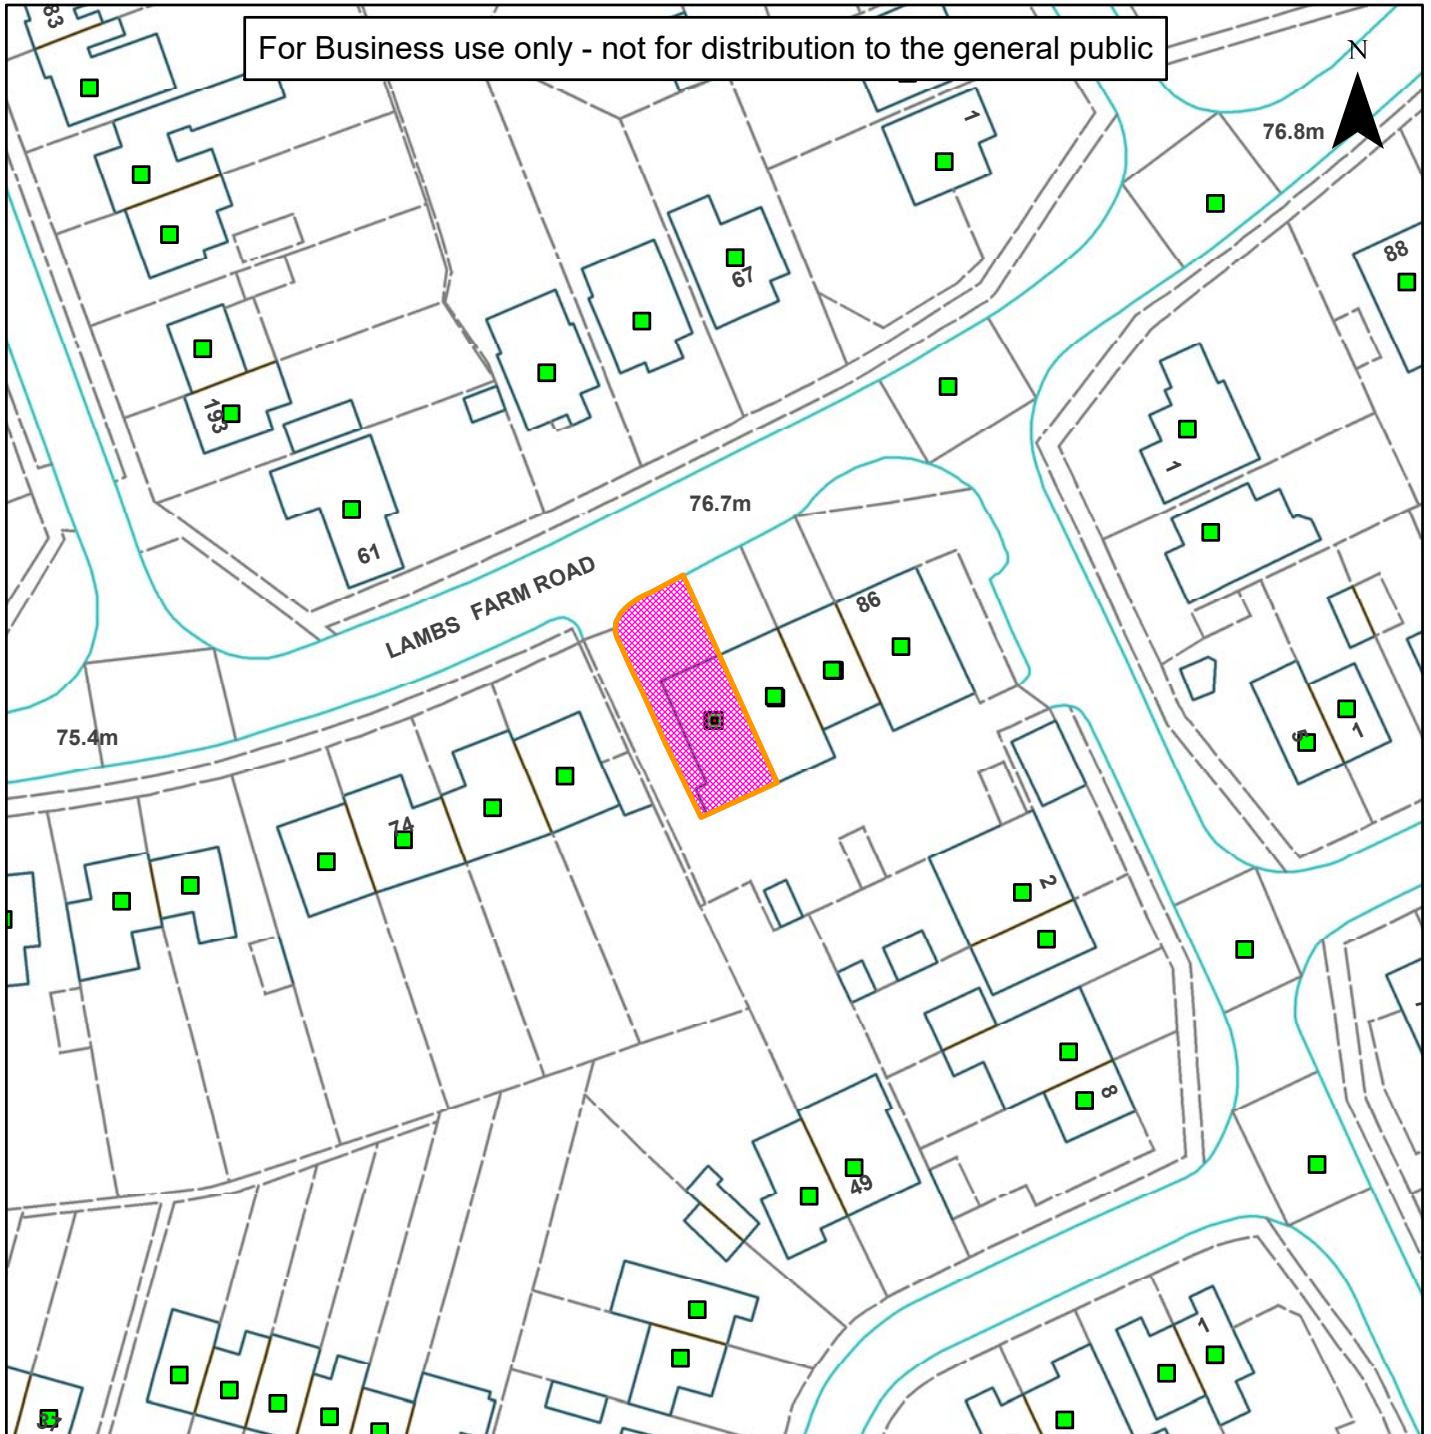

Not Set

For Business use only - not for distribution to the general public

Scale: 1:750

Reproduced from the Ordnance Survey map with permission of the Controller of Her Majesty's Stationery Office © Crown Copyright 2012.

Unauthorised reproduction infringes Crown Copyright and may lead to prosecution or civil proceedings.

Organisation	Horsham District Council
Department	
Comments	Not Set
Date	20/09/2018
MSA Number	100023865